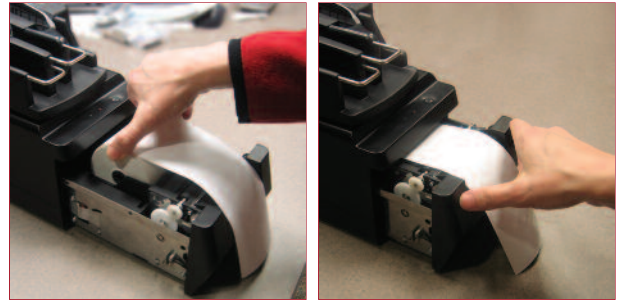

Fits most manufacturers desktop scanners when used with Burroughs "Printegrate" Adapters

Simple Paper Replacement - Drop-in and Close

Power

International Power 100-240VAC, 50/60Hz
Power Supply Included

Paper/Loading