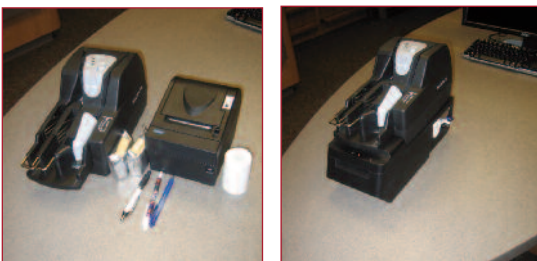

More Counter Space