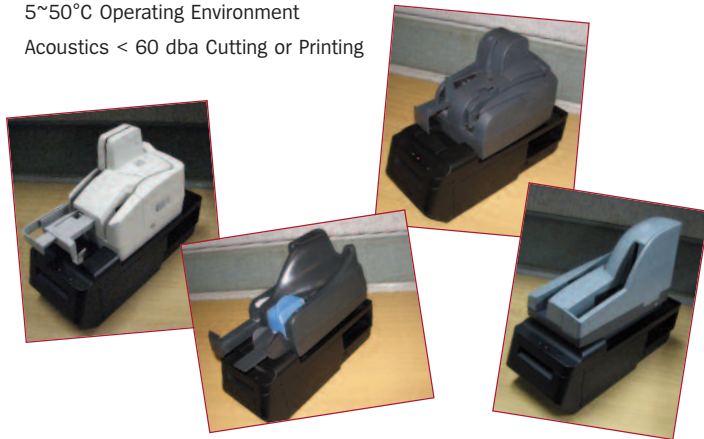

SmartSource ReceiptNOW Technical Information

Models

SRN2PTR-USB – USB Interface
SRN2PTR-ETH – Ethernet Interface

Printing/Feed/Cut

Direct Thermal Printer
Black and Two Color Capability
Black Print Speed 8"/second
Resolution: 203 x 180 dpi
95 Alphanumeric, 13 International Characters w/Kanji
True Type Fonts available when being driven as a Windows printer
1D/2D Bar Code Fonts
512K on-board Logo Flash
Full/Partial Auto Cutter

Controls

On/Off Switch
Paper Empty/Low LED's w/Audible Alerts
Paper Feed Button
Paper Width Adjustment
Power indicator

Interface

USB or 10/100 Base-T/TX
Standard ESC/POS Command Set
OPOS & JavaPOS, Auto Status Back (ASB)

Dimensions/Weight/Color

Footprint: Under Scanner – 15.3 in. x 6.1 in.
Scanner Platform 4.3 in. Above Counter
7.25 lbs.
Black Case

Environment/Acoustics

5~50°C Operating Environment
Acoustics < 60 dba Cutting or Printing

Fits most manufacturers desktop scanners when used with Burroughs "Printegrate" Adapters